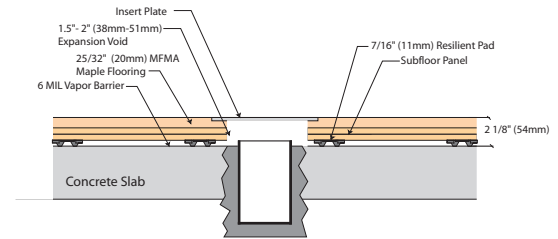

Product Specifications

System Type	Floating Panel
Slab Depression	<p>2 1/8" (54mm) with 25/32" (20mm) maple and 7/16" (11mm) pad</p> <p>2 3/8" (60mm) with 33/32" (26mm) maple and 7/16" (11mm) pad</p> <p>2 1/2" (64mm) with 25/32" (20mm) maple and 3/4" (19mm) pad</p> <p>2 3/4" (70mm) with 33/32" (26mm) maple and 3/4" (19mm) pad</p> <p><i>Other options available</i></p>
Surface- MFMA Northern Hard Maple	Robbins Continuous Strip® XL (FJ)
Subfloor Construction	2 layers of nominal 1/2" x 48" x 96" (12mm x 1219mm x 2438mm) exposure 1, rated subfloor sheathing
Resilience Layer	Many pad options available
Vapor Barrier	6 MIL Polyethylene
Optional Construction	Contact a Robbins Representative for Alternative Systems
LEED Contributions	<p>MR credit 4, 5, & 7</p> <p>IEQ 4.1, 4.2, 4.3, 4.4</p> <p>FSC® Lumber Available</p> <p><i>*Credits are based on products selected and location of facility</i></p>
Warranty	1 year Industry Standard with optional Extended Warranty Program (<i>Egis Floorlife</i>)

The mark of responsible forestry

Wall View

Threshold View

Equipment View

Bio-Cushion Family Reference Facilities

- Texas A&M University
- Terwillegar Community Recreation Centre
- California State University- East Bay
- LA Fitness
- Lourdes High School
- Cambridge High School
- Columbus Grove
- Huffman High School
- Durant High School
- Harvest Ridge High School
- Claremore High School