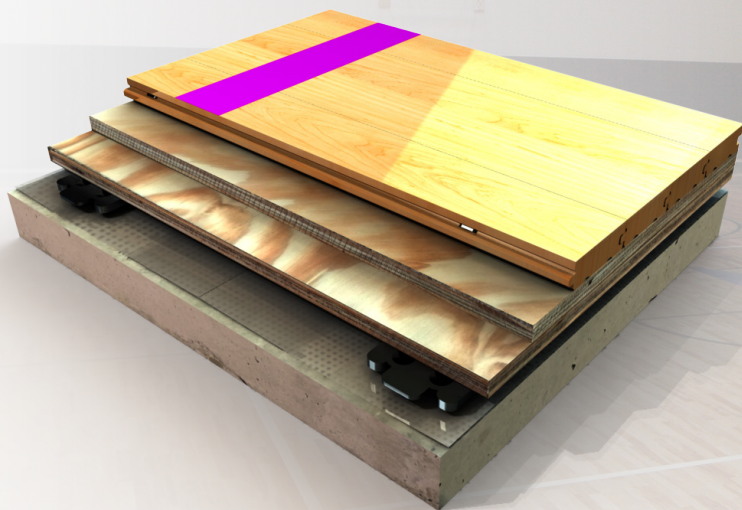

MORE STRENGTH. MORE STABILITY.

The sports flooring industry's first truly bio-mechanically designed and tested suspended maple flooring system, Bio-Cushion Classic has become one of the most popular resilient systems available. The Bio-Cushion system is bio-mechanically engineered for enhanced comfort and performance levels for athletes of all levels. Playing characteristics can be "tuned" depending on usage requirements to maximize resiliency and reduce the negative effects of the floor on the athlete.

- As a result of combining a thicker maple surface, dual layer subfloor, and resilient bio-pads, this floor can be perfectly fine tuned for aerobics, ballet, and martial arts, in addition to gymnasium flooring
- Excellent non-athletic load bearing capabilities with a continuous subfloor that adds strength and load stability throughout the floor

Product Specifications

System Type	Floating Panel
Slab Depression	<p>2 1/8" (54mm) with 25/32" (20mm) maple and 7/16" (11mm) pad</p> <p>2 3/8" (60mm) with 33/32" (26mm) maple and 7/16" (11mm) pad</p> <p>2 1/2" (64mm) with 25/32" (20mm) maple and 3/4" (19mm) pad</p> <p>2 3/4" (70mm) with 33/32" (26mm) maple and 3/4" (19mm) pad</p> <p><i>Other options available</i></p>
Surface- MFMA Northern Hard Maple	Robbins Continuous Strip® XL (FJ)
Subfloor Construction	2 layers of nominal 1/2" x 48" x 96" (12mm x 1219mm x 2438mm) exposure 1, rated subfloor sheathing
Resilience Layer	Many pad options available
Vapor Barrier	6 MIL Polyethylene
Optional Construction	Contact a Robbins Representative for Alternative Systems
LEED Contributions	<p>MR credit 4, 5, & 7</p> <p>IEQ 4.1, 4.2, 4.3, 4.4</p> <p>FSC® Lumber Available</p> <p><i>*Credits are based on products selected and location of facility</i></p>
Warranty	1 year Industry Standard with optional Extended Warranty Program (<i>Egis Floorlife</i>)