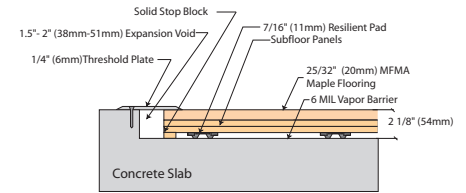

Equipment View

Threshold View