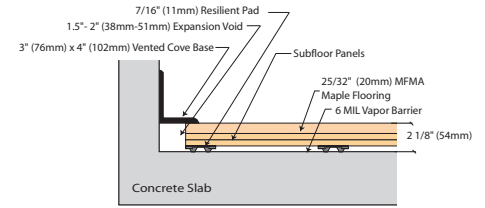

Threshold View

Product Specifications

System Type	Floating Panel
Slab Depression	2 1/8" (54mm) with 25/32" (20mm) maple and 7/16" (11mm) pad 2 3/8" (60mm) with 33/32" (26mm) maple and 7/16" (11mm) pad 2 1/2" (64mm) with 25/32" (20mm) maple and 3/4" (19mm) pad 2 3/4" (70mm) with 33/32" (26mm) maple and 3/4" (19mm) pad <i>Other options available</i>
Surface- MFMA Northern Hard Maple	Robbins Continuous Strip® XL (FJ)
Subfloor Construction	2 layers of nominal 1/2" x 48" x 96" (12mm x 1219mm x 2438mm) exposure 1, rated subfloor sheathing
Resilience Layer	Many pad options available
Vapor Barrier	6 MIL Polyethylene
Optional Construction	Contact a Robbins Representative for Alternative Systems
LEED Contributions	MR credit 4, 5, & 7 IEQ 4.1, 4.2, 4.3, 4.4 FSC® Lumber Available <i>*Credits are based on products selected and location of facility</i>
Warranty	1 year Industry Standard with optional Extended Warranty Program (<i>Egis Floorlife</i>)

The mark of responsible forestry

Wall View