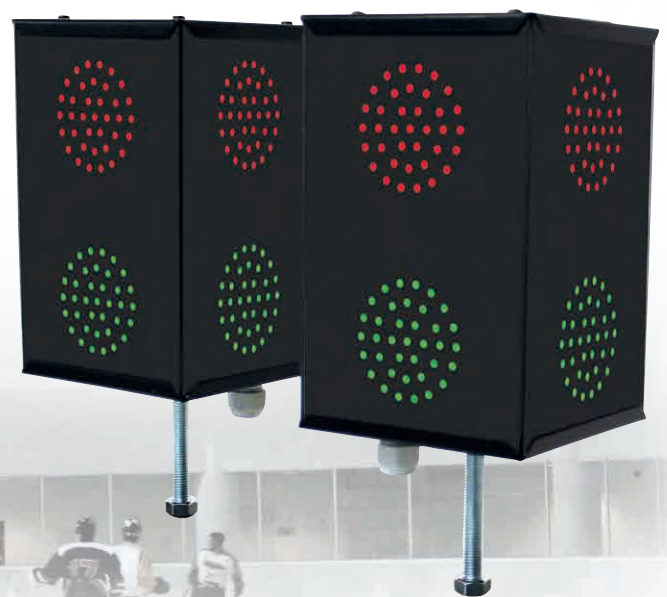

NA2672

400 cm

NA2671

400 cm

	NA2671	The most popular NA2672
Team scores (199-199)	26 cm – red	26 cm – red
Period (9)	21 cm – yellow	21 cm – yellow
Game clock (99:59)	26 cm – red	26 cm – red
Time out	Red dots	Red dots
Penalty (9:59)	21 cm - yellow	21 cm - yellow
Individual player no.	21 cm – red	21 cm - red
2/5 min. penalty	10 cm - red/yellow	10 cm - red/yellow
10 min. penalty	10 cm - yellow	10 cm - yellow
Shot statistics		26 cm - yellow
Dimensions (cm)	400 x 135 x 8	400 x 135 x 8
Weight - net weight/packed (kg)	108/180	95/158
Readability (m)	150	150
Power consumption - max/average (W)	357/150	403/224
Power supply placement	T20	T20

NAUCON-1000  
Панель управления

Саморегулирующийся  
 нагревательный  
 элемент исключает  
 возможность  
 образования  
 конденсата

NA2675

300 cm

	NA2675
Team scores (199-199)	26 cm – red
Period (9)	21 cm – yellow
Game clock (99:59)	26 cm – red
Time out	Red dots
Penalty (9:59)	21 cm - yellow
Individual player no.	21 cm – red
2/5 min. penalty	10 cm - red/yellow
10 min. penalty	10 cm - yellow
Dimensions (cm)	300 x 135 x 8
Weight - net weight/packed (kg)	81/180
Readability (m)	150
Power consumption - max/average (W)	267/123
Power supply placement	T21

## Заворотные лампы

NS255	
Dot (ø)	70 mm red/green
Dimensions cm (min)	23 x 15 x 15
Weight - net weight/packed (kg)	2/5
Readability (m)	150

Проводной пульт для  
заворотных ламп