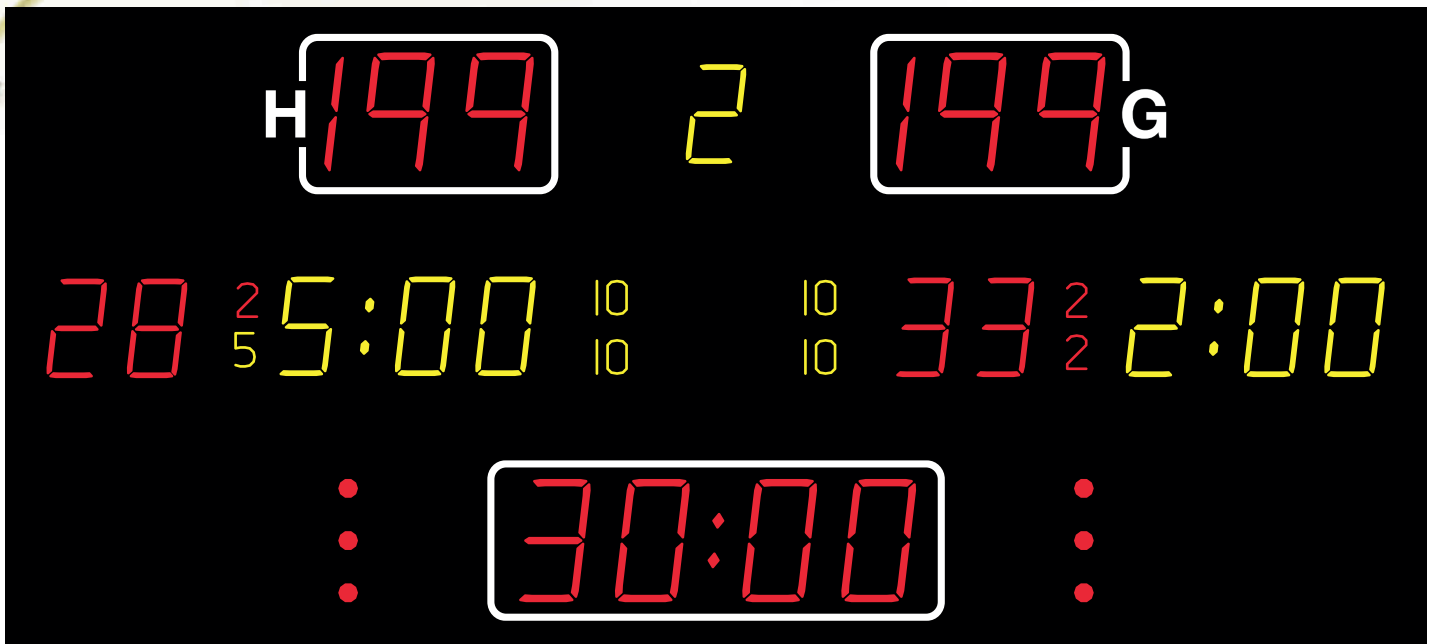

NA2672

400 cm

NA2671

400 cm

	NA2671	The most popular NA2672
Team scores (199-199)	26 cm – red	26 cm – red
Period (9)	21 cm – yellow	21 cm – yellow
Game clock (99:59)	26 cm – red	26 cm – red
Time out	Red dots	Red dots
Penalty (9:59)	21 cm - yellow	21 cm - yellow
Individual player no.	21 cm – red	21 cm - red
2/5 min. penalty	10 cm - red/yellow	10 cm - red/yellow
10 min. penalty	10 cm - yellow	10 cm - yellow
Shot statistics		26 cm - yellow
Dimensions (cm)	400 x 135 x 8	400 x 135 x 8
Weight - net weight/packed (kg)	108/180	95/158
Readability (m)	150	150
Power consumption - max/average (W)	357/150	403/224
Power supply placement	T20	T20

NAUCON-1000  
Панель управления

Саморегулирующийся  
 нагревательный  
 элемент исключает  
 возможность  
 образования  
 конденсата

NA2675

300 cm

	NA2675
Team scores (199-199)	26 cm – red
Period (9)	21 cm – yellow
Game clock (99:59)	26 cm – red
Time out	Red dots
Penalty (9:59)	21 cm - yellow
Individual player no.	21 cm – red
2/5 min. penalty	10 cm - red/yellow
10 min. penalty	10 cm - yellow
Dimensions (cm)	300 x 135 x 8
Weight - net weight/packed (kg)	81/180
Readability (m)	150
Power consumption - max/average (W)	267/123
Power supply placement	T21

## Часы в раздевалку

NE16301

## Заворотные лампы

NS255	
Dot (ø)	70 mm red/green
Dimensions cm (min)	23 x 15 x 15
Weight - net weight/packed (kg)	2/5
Readability (m)	150

Проводной пульт для  
заворотных ламп