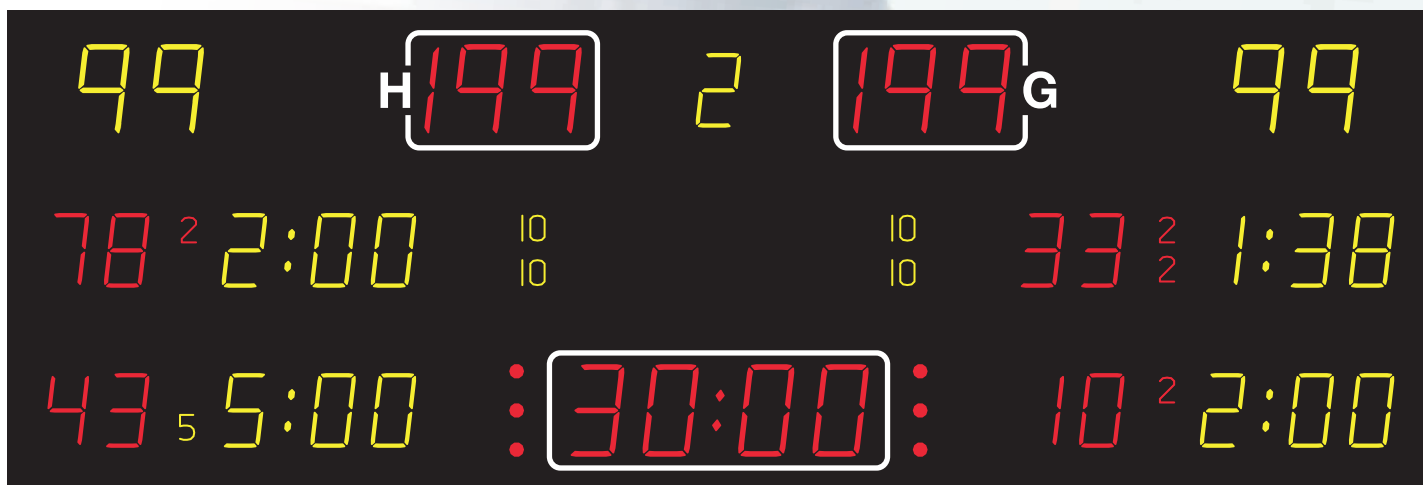

NA2672

400 cm

NA2671

400 cm

	NA2671	The most popular NA2672
Team scores (199-199)	26 cm – red	26 cm – red
Period (9)	21 cm – yellow	21 cm – yellow
Game clock (99:59)	26 cm – red	26 cm – red
Time out	Red dots	Red dots
Penalty (9:59)	21 cm - yellow	21 cm - yellow
Individual player no.	21 cm – red	21 cm - red
2/5 min. penalty	10 cm - red/yellow	10 cm - red/yellow
10 min. penalty	10 cm - yellow	10 cm - yellow
Shot statistics		26 cm - yellow
Dimensions (cm)	400 x 135 x 8	400 x 135 x 8
Weight - net weight/packed (kg)	108/180	95/158
Readability (m)	150	150
Power consumption - max/average (W)	357/150	403/224
Power supply placement	T20	T20

NAUCON-1000  
Панель управления

Саморегулирующийся  
 нагревательный  
 элемент исключает  
 возможность  
 образования  
 конденсата

NA2675

300 cm

	NA2675
Team scores (199-199)	26 cm – red
Period (9)	21 cm – yellow
Game clock (99:59)	26 cm – red
Time out	Red dots
Penalty (9:59)	21 cm - yellow
Individual player no.	21 cm – red
2/5 min. penalty	10 cm - red/yellow
10 min. penalty	10 cm - yellow
Dimensions (cm)	300 x 135 x 8
Weight - net weight/packed (kg)	81/180
Readability (m)	150
Power consumption - max/average (W)	267/123
Power supply placement	T21

## Заворотные лампы

NS255	
Dot (ø)	70 mm red/green
Dimensions cm (min)	23 x 15 x 15
Weight - net weight/packed (kg)	2/5
Readability (m)	150

Проводной пульт для  
заворотных ламп