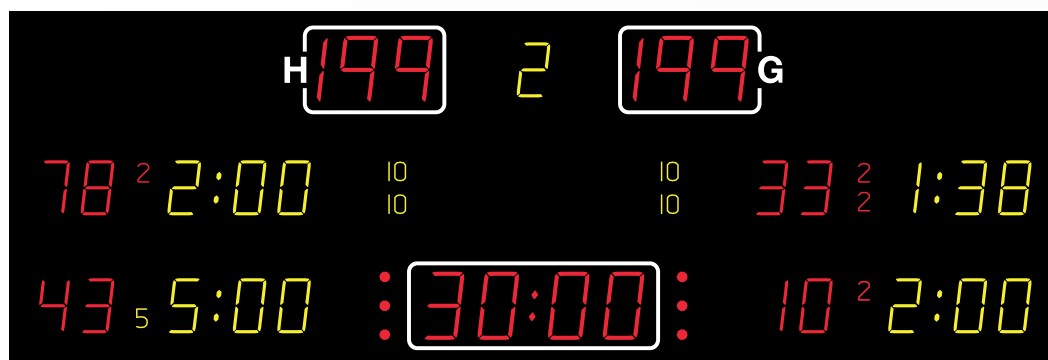

NA2672

400 cm

NA2671

400 cm

	NA2671	The most popular NA2672
Team scores (199-199)	26 cm – red	26 cm – red
Period (9)	21 cm – yellow	21 cm – yellow
Game clock (99:59)	26 cm – red	26 cm – red
Time out	Red dots	Red dots
Penalty (9:59)	21 cm - yellow	21 cm - yellow
Individual player no.	21 cm – red	21 cm - red
2/5 min. penalty	10 cm - red/yellow	10 cm - red/yellow
10 min. penalty	10 cm - yellow	10 cm - yellow
Shot statistics		26 cm - yellow
Dimensions (cm)	400 x 135 x 8	400 x 135 x 8
Weight - net weight/packed (kg)	108/180	95/158
Readability (m)	150	150
Power consumption - max/average (W)	357/150	403/224
Power supply placement	T20	T20

NAUCON-1000  
Панель управления

Саморегулирующийся  
 нагревательный  
 элемент исключает  
 возможность  
 образования  
 конденсата

NA2675

300 cm

	NA2675
Team scores (199-199)	26 cm – red
Period (9)	21 cm – yellow
Game clock (99:59)	26 cm – red
Time out	Red dots
Penalty (9:59)	21 cm - yellow
Individual player no.	21 cm – red
2/5 min. penalty	10 cm - red/yellow
10 min. penalty	10 cm - yellow
Dimensions (cm)	300 x 135 x 8
Weight - net weight/packed (kg)	81/180
Readability (m)	150
Power consumption - max/average (W)	267/123
Power supply placement	T21

## Заворотные лампы

NS255	
Dot (ø)	70 mm red/green
Dimensions cm (min)	23 x 15 x 15
Weight - net weight/packed (kg)	2/5
Readability (m)	150

Проводной пульт для  
заворотных ламп