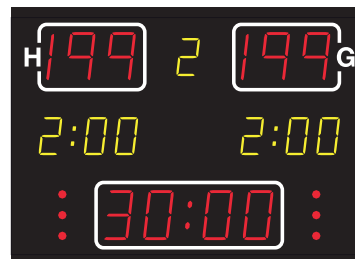

NA1630 • **NA2130** • NA2630 • NA3330

150 cm

NA1630

NA2630

NA3330

120 cm

200 cm

200 cm

Спрашивайте:

NA1630T
NA2130T
NA2630T
NA3330T

NAUCON-1000

Панель
управления

	NA1630	Хит продаж! NA2130	NA2630	NA3330
Team scores (199-199)	16 cm – red	21 cm – red	26 cm – red	33 cm – red
Period (9)	16 cm – yellow	16 cm – yellow	21 cm – yellow	26 cm – yellow
Game clock (99:59)	16 cm – red	21 cm – red	26 cm – red	33 cm – red
Time out	Red dots	Red dots	Red dots	Red dots
Penalty (9:59)	16 cm – yellow	16 cm – yellow	21 cm – yellow	26 cm – yellow
Team foul (9)	16 cm – yellow	16 cm – yellow	21 cm – yellow	26 cm – yellow
Dimensions (cm)	120 x 80 x 8	150 x 100 x 8	200 x 120 x 8	200 x 135 x 8
Weight – net weight/packed (kg)	20/55	30/55	48/95	54/95
Readability (m)	60	120	150	200
Power consumption – max/average	127/39	129/39	153/46	240/72
Power supply placement	T01	T01	T01	T01