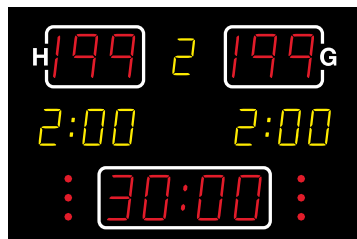

NA1630 • **NA2130** • NA2630 • NA3330

150 cm

NA1630

NA2630

NA3330

120 cm

200 cm

200 cm

Спрашивайте:

NA1630T
NA2130T
NA2630T
NA3330T

NAUCON-1000

Панель
управления

	NA1630	Хит продаж! NA2130	NA2630	NA3330
Team scores (199-199)	16 cm – red	21 cm – red	26 cm – red	33 cm – red
Period (9)	16 cm – yellow	16 cm – yellow	21 cm – yellow	26 cm – yellow
Game clock (99:59)	16 cm – red	21 cm – red	26 cm – red	33 cm – red
Time out	Red dots	Red dots	Red dots	Red dots
Penalty (9:59)	16 cm – yellow	16 cm – yellow	21 cm – yellow	26 cm – yellow
Team foul (9)	16 cm – yellow	16 cm – yellow	21 cm – yellow	26 cm – yellow
Dimensions (cm)	120 x 80 x 8	150 x 100 x 8	200 x 120 x 8	200 x 135 x 8
Weight – net weight/packed (kg)	20/55	30/55	48/95	54/95
Readability (m)	60	120	150	200
Power consumption – max/average	127/39	129/39	153/46	240/72
Power supply placement	T01	T01	T01	T01