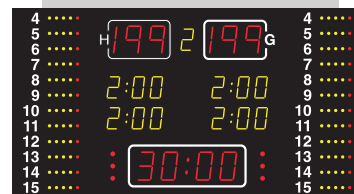

NA2152 • NA2652 • NA3352

Also available with  
**2 PENALTIES**

NA2153

250 cm

Ask for:

**NA2153, NA2653, NA3353**

Также доступны с

**ТЕКСТОВОЙ СТРОКОЙ +**  
**СТРЕЛКОЙ**

NA2152TP

250 cm

Ask for:

**NA2152T, NA2652T, NA3352T**

**TEXT LINE +**  
**2 PENALTIES**

NA2153T

250 cm

Ask for:

**NA2153T, NA2653T,**  
**NA3352T**

**NAUCON-1000**

Панель  
управления

NA2652

300 cm

NA3352

400 cm

The most popular

**NA2152**

	<b>NA2152</b>	NA2652	NA3352
Team scores (199-199)	21 cm – red	26 cm – red	33 cm – red
Period (9)	16 cm – yellow	21 cm – yellow	26 cm – yellow
Game clock (99:59)	21 cm – red	26 cm – red	33 cm – red
Time out/penalty	Red dots	Red dots	Red dots
Penalty (9:59)	16 cm – yellow	21 cm – yellow	26 cm – yellow
Team foul (9)	16 cm – yellow	21 cm – yellow	26 cm – yellow
Individual player foul	Yellow/red dots	Yellow/red dots	Yellow/red dots
Dimensions (cm)	250 x 135 x 8	300 x 135 x 8	400 x 135 x 8
Weight – net weight/packed (kg)	68/115	81/130	108x/180
Readability (m)	120	150	200
Power consumption – max/average	193/58	225/68	384/115
Power supply placement	T21	T21	T20