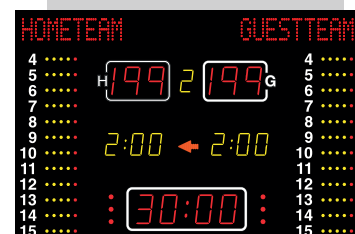

NA2152 • NA2652 • NA3352

Also available with  
**2 PENALTIES**

NA2153

250 cm

Ask for:

**NA2153, NA2653, NA3353**

Также доступны с

**ТЕКСТОВОЙ СТРОКОЙ +**  
**СТРЕЛКОЙ**

NA2152TP

250 cm

Ask for:

**NA2152T, NA2652T, NA3352T**

**TEXT LINE +**  
**2 PENALTIES**

NA2153T

250 cm

Ask for:

**NA2152**

	<b>NA2152</b>	NA2652	NA3352
Team scores (199-199)	21 cm – red	26 cm – red	33 cm – red
Period (9)	16 cm – yellow	21 cm – yellow	26 cm – yellow
Game clock (99:59)	21 cm – red	26 cm – red	33 cm – red
Time out/penalty	Red dots	Red dots	Red dots
Penalty (9:59)	16 cm – yellow	21 cm – yellow	26 cm – yellow
Team foul (9)	16 cm – yellow	21 cm – yellow	26 cm – yellow
Individual player foul	Yellow/red dots	Yellow/red dots	Yellow/red dots
Dimensions (cm)	250 x 135 x 8	300 x 135 x 8	400 x 135 x 8
Weight – net weight/packed (kg)	68/115	81/130	108x/180
Readability (m)	120	150	200
Power consumption – max/average	193/58	225/68	384/115
Power supply placement	T21	T21	T20