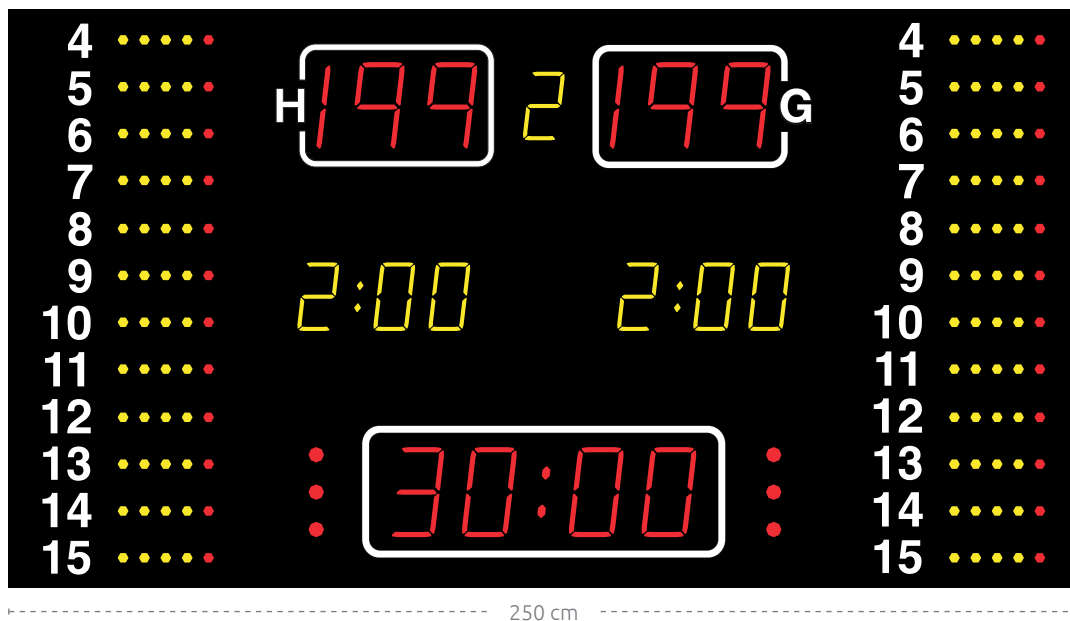

NA2152 • NA2652 • NA3352

Also available with  
**2 PENALTIES**

NA2153

250 cm

Ask for:

**NA2153, NA2653, NA3353**

Также доступны с

**ТЕКСТОВОЙ СТРОКОЙ +**  
**СТРЕЛКОЙ**

NA2152TP

250 cm

Ask for:

**NA2152T, NA2652T, NA3352T**

**TEXT LINE +**  
**2 PENALTIES**

NA2153T

250 cm

Ask for:

**NA2153T, NA2653T,**  
**NA3352T**

**NAUCON-1000**

Панель  
управления

NA2652

300 cm

NA3352

400 cm

The most popular

**NA2152**

	<b>NA2152</b>	NA2652	NA3352
Team scores (199-199)	21 cm – red	26 cm – red	33 cm – red
Period (9)	16 cm – yellow	21 cm – yellow	26 cm – yellow
Game clock (99:59)	21 cm – red	26 cm – red	33 cm – red
Time out/penalty	Red dots	Red dots	Red dots
Penalty (9:59)	16 cm – yellow	21 cm – yellow	26 cm – yellow
Team foul (9)	16 cm – yellow	21 cm – yellow	26 cm – yellow
Individual player foul	Yellow/red dots	Yellow/red dots	Yellow/red dots
Dimensions (cm)	250 x 135 x 8	300 x 135 x 8	400 x 135 x 8
Weight – net weight/packed (kg)	68/115	81/130	108x/180
Readability (m)	120	150	200
Power consumption – max/average	193/58	225/68	384/115
Power supply placement	T21	T21	T20