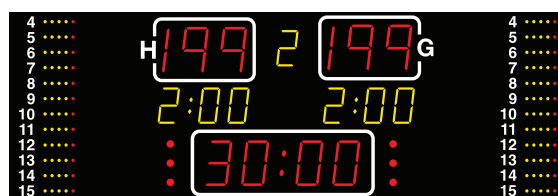

**NA2153T, NA2653T,**  
**NA3352T**

**NAUCON-1000**

Панель  
управления

NA2652

300 cm

NA3352

400 cm

The most popular

**NA2152**

	<b>NA2152</b>	NA2652	NA3352
Team scores (199-199)	21 cm – red	26 cm – red	33 cm – red
Period (9)	16 cm – yellow	21 cm – yellow	26 cm – yellow
Game clock (99:59)	21 cm – red	26 cm – red	33 cm – red
Time out/penalty	Red dots	Red dots	Red dots
Penalty (9:59)	16 cm – yellow	21 cm – yellow	26 cm – yellow
Team foul (9)	16 cm – yellow	21 cm – yellow	26 cm – yellow
Individual player foul	Yellow/red dots	Yellow/red dots	Yellow/red dots
Dimensions (cm)	250 x 135 x 8	300 x 135 x 8	400 x 135 x 8
Weight – net weight/packed (kg)	68/115	81/130	108x/180
Readability (m)	120	150	200
Power consumption – max/average	193/58	225/68	384/115
Power supply placement	T21	T21	T20