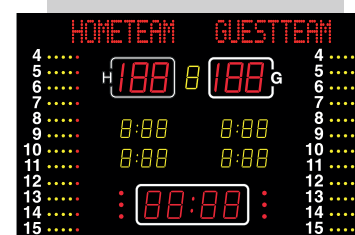

NA2152TP

250 cm

Ask for:

**NA2152T, NA2652T, NA3352T**

**TEXT LINE +**  
**2 PENALTIES**

NA2153T

250 cm

Ask for:

**NA2153T, NA2653T,**  
**NA3352T**

**NAUCON-1000**

Панель  
управления

NA2652

300 cm

NA3352

400 cm

The most popular

**NA2152**

	<b>NA2152</b>	NA2652	NA3352
Team scores (199-199)	21 cm – red	26 cm – red	33 cm – red
Period (9)	16 cm – yellow	21 cm – yellow	26 cm – yellow
Game clock (99:59)	21 cm – red	26 cm – red	33 cm – red
Time out/penalty	Red dots	Red dots	Red dots
Penalty (9:59)	16 cm – yellow	21 cm – yellow	26 cm – yellow
Team foul (9)	16 cm – yellow	21 cm – yellow	26 cm – yellow
Individual player foul	Yellow/red dots	Yellow/red dots	Yellow/red dots
Dimensions (cm)	250 x 135 x 8	300 x 135 x 8	400 x 135 x 8
Weight – net weight/packed (kg)	68/115	81/130	108x/180
Readability (m)	120	150	200
Power consumption – max/average	193/58	225/68	384/115
Power supply placement	T21	T21	T20