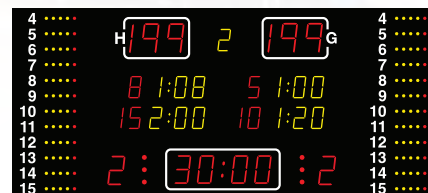

NA2157 • NA2657 • NA3357

300 cm

Features:
PREVIOUS SETS
FOR VOLLEYBALL

Features:
TEAM FOUL
FOR FUTSAL

Features:
INDIVIDUAL
PLAYER FOULS
FOR BASKETBALL

Settings for
VOLLEYBALL

NA2657

300 cm

NA2157

300 cm

NA3357

400 cm

	NA2157	The most popular NA2657	NA3357
Team scores (199-199)	21 cm – red	26 cm – red	33 cm – red
Period (9)	16 cm – yellow	21 cm – yellow	26 cm – yellow
Game clock (99:59)	21 cm – red	26 cm – red	33 cm – red
Time out	Red dots	Red dots	Red dots
Penalty/foul (9:59)	16 cm – yellow	16 cm – yellow	21 cm – yellow
Individual player No.	16 cm – red	16 cm – red	21 cm – yellow
Team foul (9)	16 cm - red	21 cm - red	26 cm - red
Individual player foul	Yellow/red dots	Yellow/red dots	Yellow/red dots
Dimensions (cm)	300 x 135 x 8	300 x 135 x 8	400 x 135 x 8
Weight - net weight/packed (kg)	81/135	81/135	108/180
Readability (m)	120	150	200
Power consumption - max/average (W)	373/112	405/122	720/216
Power supply placement	T21	T21	T20