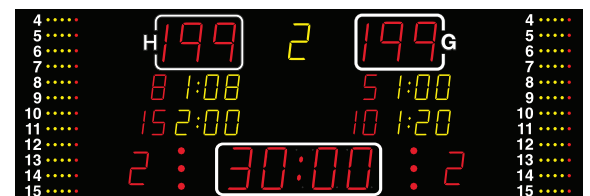

NA2157 • NA2657 • NA3357

300 cm

Features:
PREVIOUS SETS
FOR VOLLEYBALL

Features:
TEAM FOUL
FOR FUTSAL

Features:
INDIVIDUAL
PLAYER FOULS
FOR BASKETBALL

Settings for
VOLLEYBALL

NA2657

300 cm

NA2157

300 cm

NA3357

400 cm

	NA2157	The most popular NA2657	NA3357
Team scores (199-199)	21 cm – red	26 cm – red	33 cm – red
Period (9)	16 cm – yellow	21 cm – yellow	26 cm – yellow
Game clock (99:59)	21 cm – red	26 cm – red	33 cm – red
Time out	Red dots	Red dots	Red dots
Penalty/foul (9:59)	16 cm – yellow	16 cm – yellow	21 cm – yellow
Individual player No.	16 cm – red	16 cm – red	21 cm – yellow
Team foul (9)	16 cm - red	21 cm - red	26 cm - red
Individual player foul	Yellow/red dots	Yellow/red dots	Yellow/red dots
Dimensions (cm)	300 x 135 x 8	300 x 135 x 8	400 x 135 x 8
Weight - net weight/packed (kg)	81/135	81/135	108/180
Readability (m)	120	150	200
Power consumption - max/average (W)	373/112	405/122	720/216
Power supply placement	T21	T21	T20