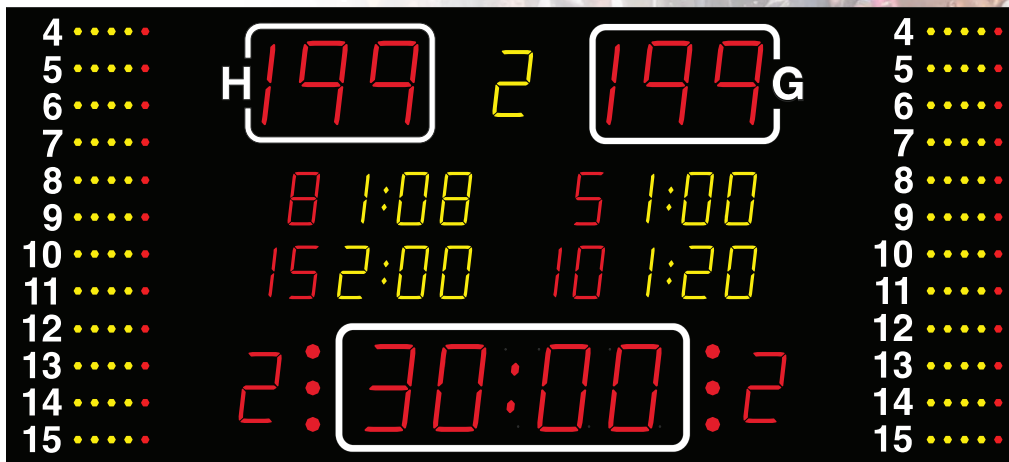

NA2157 • NA2657 • NA3357

300 cm

Features:
PREVIOUS SETS
FOR VOLLEYBALL

Features:
TEAM FOUL
FOR FUTSAL

Features:
INDIVIDUAL
PLAYER FOULS
FOR BASKETBALL

Settings for
VOLLEYBALL

NA2657

300 cm

NA2157

300 cm

NA3357

400 cm

	NA2157	The most popular NA2657	NA3357
Team scores (199-199)	21 cm – red	26 cm – red	33 cm – red
Period (9)	16 cm – yellow	21 cm – yellow	26 cm – yellow
Game clock (99:59)	21 cm – red	26 cm – red	33 cm – red
Time out	Red dots	Red dots	Red dots
Penalty/foul (9:59)	16 cm – yellow	16 cm – yellow	21 cm – yellow
Individual player No.	16 cm – red	16 cm – red	21 cm – yellow
Team foul (9)	16 cm - red	21 cm - red	26 cm - red
Individual player foul	Yellow/red dots	Yellow/red dots	Yellow/red dots
Dimensions (cm)	300 x 135 x 8	300 x 135 x 8	400 x 135 x 8
Weight - net weight/packed (kg)	81/135	81/135	108/180
Readability (m)	120	150	200
Power consumption - max/average (W)	373/112	405/122	720/216
Power supply placement	T21	T21	T20