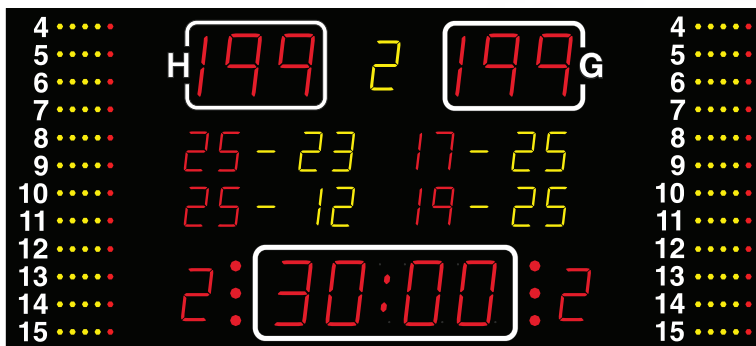

NA2157 • NA2657 • NA3357

300 cm

Features:
PREVIOUS SETS
FOR VOLLEYBALL

Features:
TEAM FOUL
FOR FUTSAL

Features:
INDIVIDUAL
PLAYER FOULS
FOR BASKETBALL

Settings for
VOLLEYBALL

NA2657

300 cm

NA2157

300 cm

NA3357

400 cm

	NA2157	The most popular NA2657	NA3357
Team scores (199-199)	21 cm – red	26 cm – red	33 cm – red
Period (9)	16 cm – yellow	21 cm – yellow	26 cm – yellow
Game clock (99:59)	21 cm – red	26 cm – red	33 cm – red
Time out	Red dots	Red dots	Red dots
Penalty/foul (9:59)	16 cm – yellow	16 cm – yellow	21 cm – yellow
Individual player No.	16 cm – red	16 cm – red	21 cm – yellow
Team foul (9)	16 cm - red	21 cm - red	26 cm - red
Individual player foul	Yellow/red dots	Yellow/red dots	Yellow/red dots
Dimensions (cm)	300 x 135 x 8	300 x 135 x 8	400 x 135 x 8
Weight - net weight/packed (kg)	81/135	81/135	108/180
Readability (m)	120	150	200
Power consumption - max/average (W)	373/112	405/122	720/216
Power supply placement	T21	T21	T20