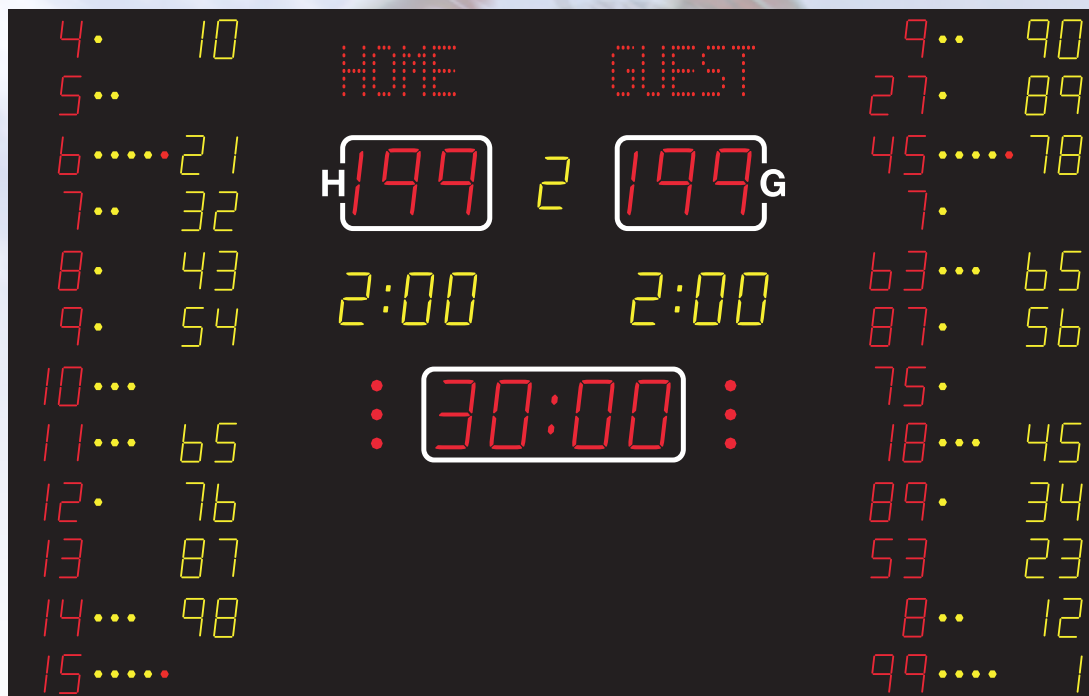

NA2164T • NA2664 • NA3364

330 cm

NA2664

370 cm

NA3364

430 cm

Also available without
INDIVIDUAL SCORE

NA2162

330 cm

Ask for:

NA2162
NA2662
NA3362

NAUCON-1000
Панель управления

	NA2164T	The most popular NA2664	NA3364
Team scores (199-199)	21 cm – red	26 cm – red	33 cm – red
Period (9)	16 cm – yellow	21 cm – yellow	26 cm – yellow
Game clock (99:59)	21 cm – red	26 cm – red	33 cm – red
Time out	Red dots	Red dots	Red dots
Penalty/foul (9:59)	16 cm – yellow	21 cm – yellow	26 cm – yellow
Individual player No.	12 cm - red	12 cm – red	Yellow/red dots
Individual player foul	Yellow/red dots	Yellow/red dots	Yellow/red dots
Individual player score	12 cm - yellow	12 cm - yellow	16 cm - yellow
Dimensions (cm)	330 x 210 x 8	370 x 210 x 8	430 x 270 x 8
Weight - net weight/packed (kg)	140/240	156/260	232/405
Readability (m)	120	150	200
Power consumption - max/average (W)	553/166	585/176	1056/312
Power supply placement	*	*	*