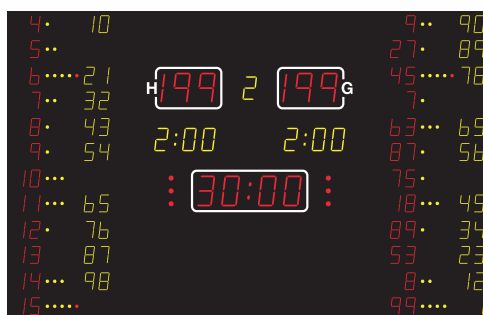

NA2164T • NA2664 • NA3364

330 cm

NA2664

370 cm

NA3364

430 cm

Also available without
INDIVIDUAL SCORE

NA2162

330 cm

Ask for:

NA2162
NA2662
NA3362

NAUCON-1000
Панель управления

	NA2164T	The most popular NA2664	NA3364
Team scores (199-199)	21 cm – red	26 cm – red	33 cm – red
Period (9)	16 cm – yellow	21 cm – yellow	26 cm – yellow
Game clock (99:59)	21 cm – red	26 cm – red	33 cm – red
Time out	Red dots	Red dots	Red dots
Penalty/foul (9:59)	16 cm – yellow	21 cm – yellow	26 cm – yellow
Individual player No.	12 cm - red	12 cm – red	Yellow/red dots
Individual player foul	Yellow/red dots	Yellow/red dots	Yellow/red dots
Individual player score	12 cm - yellow	12 cm - yellow	16 cm - yellow
Dimensions (cm)	330 x 210 x 8	370 x 210 x 8	430 x 270 x 8
Weight - net weight/packed (kg)	140/240	156/260	232/405
Readability (m)	120	150	200
Power consumption - max/average (W)	553/166	585/176	1056/312
Power supply placement	*	*	*