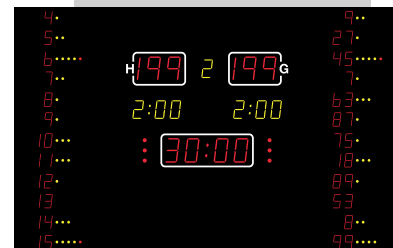

NA2164T • NA2664 • NA3364

330 cm

NA2664

370 cm

NA3364

430 cm

Also available without
INDIVIDUAL SCORE

NA2162

330 cm

Ask for:

NA2162
NA2662
NA3362

NAUCON-1000
Панель управления

	NA2164T	The most popular NA2664	NA3364
Team scores (199-199)	21 cm – red	26 cm – red	33 cm – red
Period (9)	16 cm – yellow	21 cm – yellow	26 cm – yellow
Game clock (99:59)	21 cm – red	26 cm – red	33 cm – red
Time out	Red dots	Red dots	Red dots
Penalty/foul (9:59)	16 cm – yellow	21 cm – yellow	26 cm – yellow
Individual player No.	12 cm - red	12 cm – red	Yellow/red dots
Individual player foul	Yellow/red dots	Yellow/red dots	Yellow/red dots
Individual player score	12 cm - yellow	12 cm - yellow	16 cm - yellow
Dimensions (cm)	330 x 210 x 8	370 x 210 x 8	430 x 270 x 8
Weight - net weight/packed (kg)	140/240	156/260	232/405
Readability (m)	120	150	200
Power consumption - max/average (W)	553/166	585/176	1056/312
Power supply placement	*	*	*