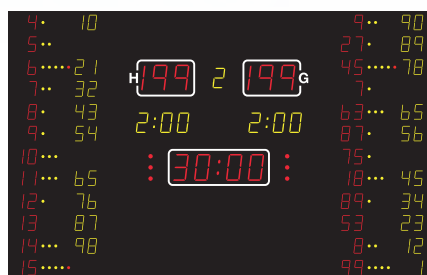

NA2164T • NA2664 • NA3364

330 cm

NA2664

370 cm

NA3364

430 cm

Also available without
INDIVIDUAL SCORE

NA2162

330 cm

Ask for:

NA2162
NA2662
NA3362

NAUCON-1000
Панель управления

	NA2164T	The most popular NA2664	NA3364
Team scores (199-199)	21 cm – red	26 cm – red	33 cm – red
Period (9)	16 cm – yellow	21 cm – yellow	26 cm – yellow
Game clock (99:59)	21 cm – red	26 cm – red	33 cm – red
Time out	Red dots	Red dots	Red dots
Penalty/foul (9:59)	16 cm – yellow	21 cm – yellow	26 cm – yellow
Individual player No.	12 cm - red	12 cm – red	Yellow/red dots
Individual player foul	Yellow/red dots	Yellow/red dots	Yellow/red dots
Individual player score	12 cm - yellow	12 cm - yellow	16 cm - yellow
Dimensions (cm)	330 x 210 x 8	370 x 210 x 8	430 x 270 x 8
Weight - net weight/packed (kg)	140/240	156/260	232/405
Readability (m)	120	150	200
Power consumption - max/average (W)	553/166	585/176	1056/312
Power supply placement	*	*	*