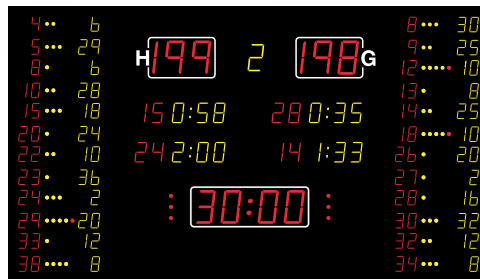

NA2166 • NA2666 • NA3366

480 cm

Also available without  
**INDIVIDUAL  
SCORE**

NA2166

330 cm

NA2666

370 cm

NA2663

370 cm

	NA2166	NA2666	The most popular NA3366
Team scores (199-199)	21 cm – red	26 cm – red	33 cm – red
Period (9)	16 cm – yellow	21 cm – yellow	26 cm – yellow
Game clock (99:59)	21 cm – red	26 cm – red	33 cm – red
Time out	Red dots	Red dots	Red dots
Penalty/foul (9:59)	16 cm – yellow	16 cm – yellow	21 cm – yellow
Player no.	16 cm – yellow	16 cm – yellow	21 cm – red
Individual player no.	12 cm - red	12 cm - red	16 cm - red
Individual player foul	Yellow/red dots	Yellow/red dots	Yellow/red dots
Individual player score	12 cm - yellow	12 cm - yellow	16 cm - yellow
Dimensions (cm)	330 x 210 x 8	370 x 210 x 8	480 x 270 x 8
Weight - net weight/packed (kg)	139/-	156/-	260/-
Readability (m)	120	150	200
Power consumption – max/average (W)	553/166	585/176	1056/312
Power supply placement	*	*	*