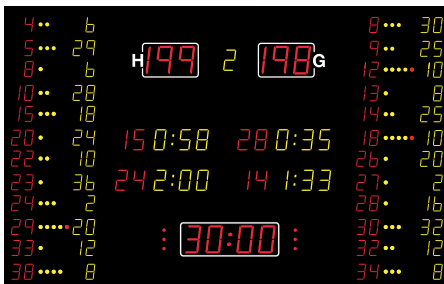

NA2166 • NA2666 • NA3366

480 cm

Also available without  
**INDIVIDUAL  
SCORE**

NA2166

330 cm

NA2666

370 cm

NA2663

370 cm

	NA2166	NA2666	The most popular NA3366
Team scores (199-199)	21 cm – red	26 cm – red	33 cm – red
Period (9)	16 cm – yellow	21 cm – yellow	26 cm – yellow
Game clock (99:59)	21 cm – red	26 cm – red	33 cm – red
Time out	Red dots	Red dots	Red dots
Penalty/foul (9:59)	16 cm – yellow	16 cm – yellow	21 cm – yellow
Player no.	16 cm – yellow	16 cm – yellow	21 cm – red
Individual player no.	12 cm - red	12 cm - red	16 cm - red
Individual player foul	Yellow/red dots	Yellow/red dots	Yellow/red dots
Individual player score	12 cm - yellow	12 cm - yellow	16 cm - yellow
Dimensions (cm)	330 x 210 x 8	370 x 210 x 8	480 x 270 x 8
Weight - net weight/packed (kg)	139/-	156/-	260/-
Readability (m)	120	150	200
Power consumption – max/average (W)	553/166	585/176	1056/312
Power supply placement	*	*	*