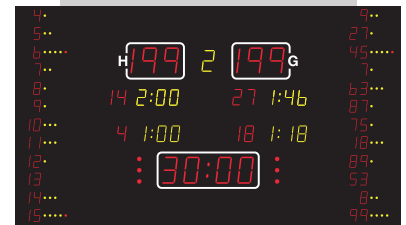

NA2166 • NA2666 • NA3366

480 cm

Also available without  
**INDIVIDUAL  
SCORE**

NA2166

330 cm

NA2666

370 cm

NA2663

370 cm

	NA2166	NA2666	The most popular NA3366
Team scores (199-199)	21 cm – red	26 cm – red	33 cm – red
Period (9)	16 cm – yellow	21 cm – yellow	26 cm – yellow
Game clock (99:59)	21 cm – red	26 cm – red	33 cm – red
Time out	Red dots	Red dots	Red dots
Penalty/foul (9:59)	16 cm – yellow	16 cm – yellow	21 cm – yellow
Player no.	16 cm – yellow	16 cm – yellow	21 cm – red
Individual player no.	12 cm - red	12 cm - red	16 cm - red
Individual player foul	Yellow/red dots	Yellow/red dots	Yellow/red dots
Individual player score	12 cm - yellow	12 cm - yellow	16 cm - yellow
Dimensions (cm)	330 x 210 x 8	370 x 210 x 8	480 x 270 x 8
Weight - net weight/packed (kg)	139/-	156/-	260/-
Readability (m)	120	150	200
Power consumption – max/average (W)	553/166	585/176	1056/312
Power supply placement	*	*	*