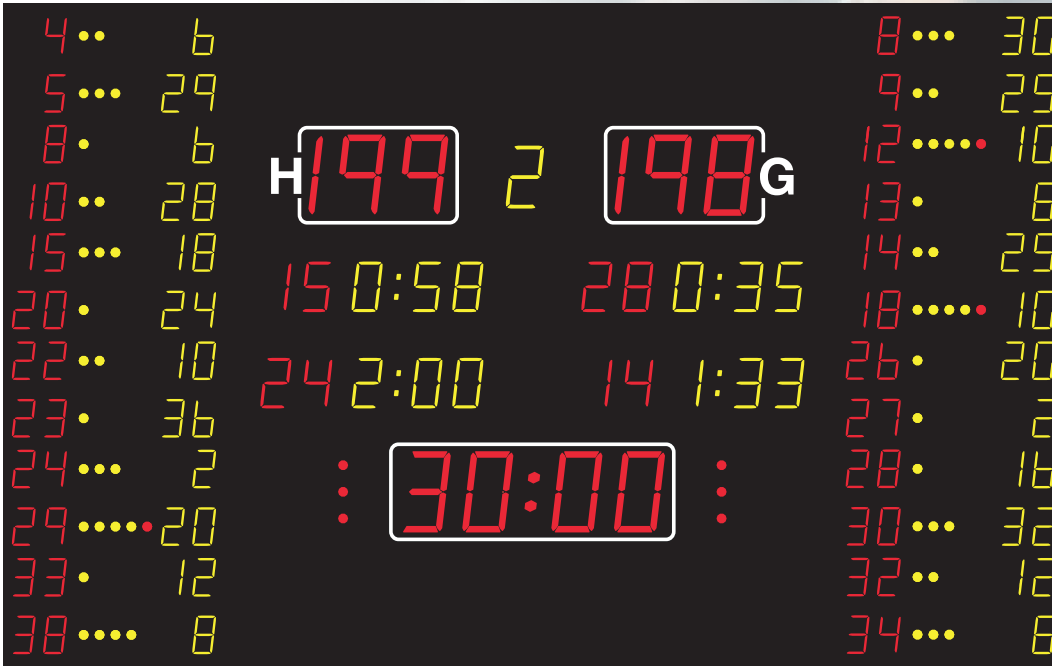

NA2166 • NA2666 • NA3366

480 cm

Also available without  
**INDIVIDUAL  
SCORE**

NA2166

330 cm

NA2666

370 cm

NA2663

370 cm

	NA2166	NA2666	The most popular NA3366
Team scores (199-199)	21 cm – red	26 cm – red	33 cm – red
Period (9)	16 cm – yellow	21 cm – yellow	26 cm – yellow
Game clock (99:59)	21 cm – red	26 cm – red	33 cm – red
Time out	Red dots	Red dots	Red dots
Penalty/foul (9:59)	16 cm – yellow	16 cm – yellow	21 cm – yellow
Player no.	16 cm – yellow	16 cm – yellow	21 cm – red
Individual player no.	12 cm - red	12 cm - red	16 cm - red
Individual player foul	Yellow/red dots	Yellow/red dots	Yellow/red dots
Individual player score	12 cm - yellow	12 cm - yellow	16 cm - yellow
Dimensions (cm)	330 x 210 x 8	370 x 210 x 8	480 x 270 x 8
Weight - net weight/packed (kg)	139/-	156/-	260/-
Readability (m)	120	150	200
Power consumption – max/average (W)	553/166	585/176	1056/312
Power supply placement	*	*	*